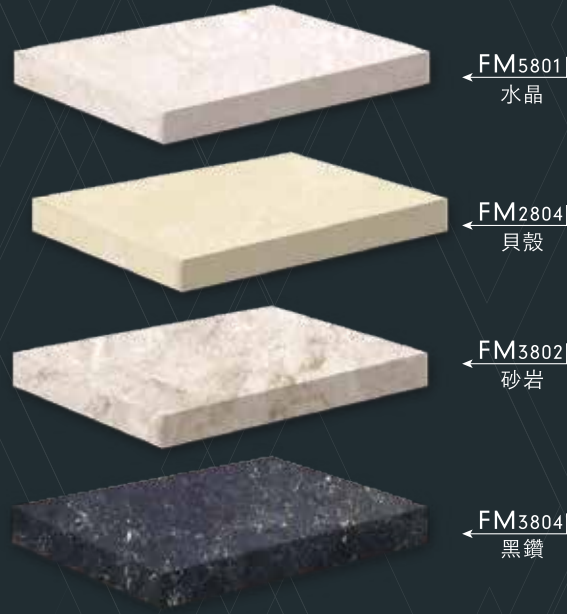

◀ 花紋系列 MARBLE PAINTING ▶