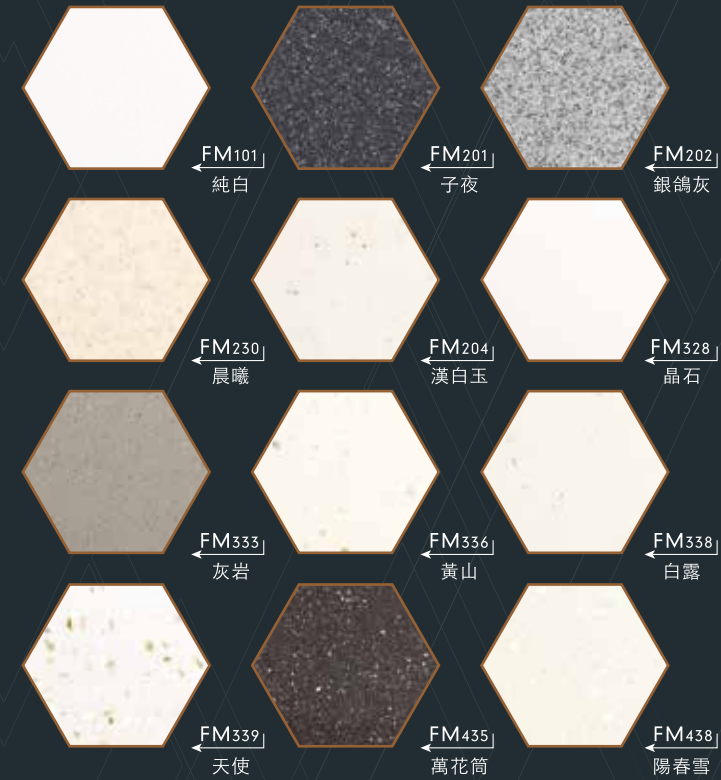

-Renewable and warranty
Provide 10 years limited warranty and it can be easily repaired.

◀ 花紋系列 MARBLE PAINTING ▶

◀ 天然石系列 NATURAL SILK ▶

◀ 麻石系列 PRIMO STONE ▶

◀ 前線處理 EDGES ▶