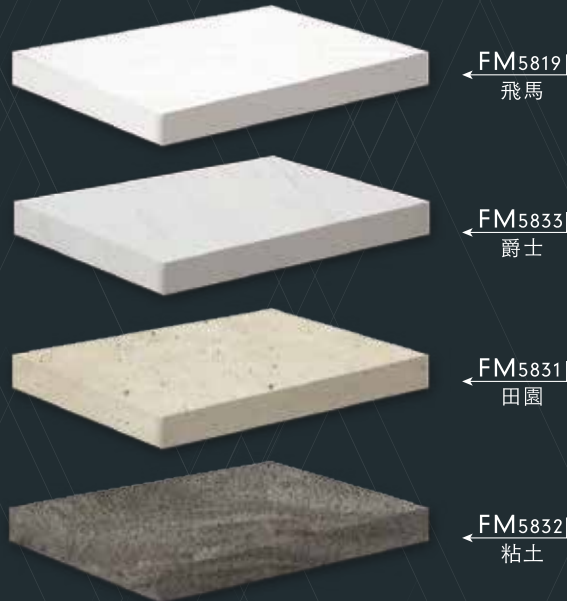

Fimma Solid Surface Idea:

Fimma acrylic solid surface is a Seamlessly, multifunctional, unlimited creativity and design which is always a prefectly idea for both commercial and residential applications. The 12mm sheets can be bent and shaped during the fabrication and cut onsite with most standard saws. Fimma color palette follows the latest design trends and combined with a range of textures and colours that are guaranteed to suit any interior space and style like counter tops, bathroom sink bowl, wall cladding, shelf, table top and many more.

Features:

-Hygienic
Low VOC content and non-porous ensures optimum hygiene and antibacterial protections.

-Durable
Resistant to stain, mold, chemicals, scratch and heat, easily maintained.

-Reliable colour tone and texture
Offers uniform colour and texture across the entire surface which can maintain the visually appealing.

-Fit for Food
Tested and certified by the national sanitation for food safety and food contact for its use in places where food is being prepared.

-Versatility
Can be easily be shaped to provide absolute freedom in design everything according to your personal preferences.

-Renewable and warranty
Provide 10 years limited warranty and it can be easily repaired.

◀ 花紋系列 MARBLE PAINTING ▶

◀ 天然石系列 NATURAL SILK ▶

◀ 麻石系列 PRIMO STONE ▶

◀ 前線處理 EDGES ▶